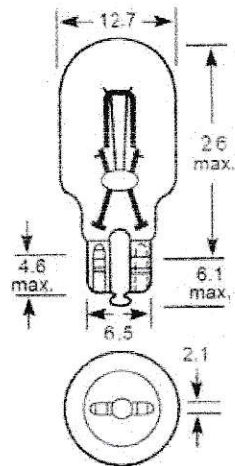

Capless / Wedge Bulbs

Typically used for panel, instrument lighting, and sidelights on more recent vehicles

Wedge T5

T5 capless wedge base miniature lamp

Buy T5 bulbs

Wedge T7

T7 capless wedge base miniature lamp bulb

T20 capless wedge base lamp bulb

Buy T20 bulbs

Wedge T20

T20 capless wedge base stop/tail lamp bulb

Buy T20 twin bulbs